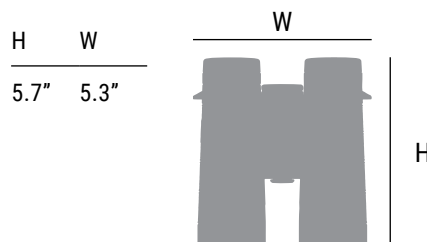

SPECS

Power	10X
Obj. Lens	42 mm
Eye Relief	16.1 mm
FoV Angular	6.1°
FoV ft @1000Y	319 ft
FoV m @1000M	106 m
Close Focus	13 ft
Interpupillary Distance	56-76 mm
Weight	2.5 oz

DIMENSIONS

**SHARP, TIGHT
AND PRICED
JUST RIGHT!**