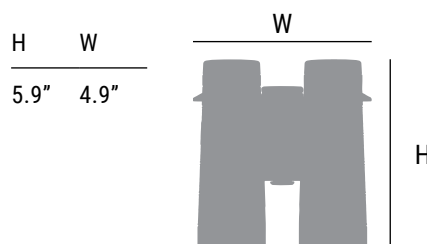

PRODUCT	MODEL	SKU#
NEOS G2 HD BINOCULARS	8x42	116010

IDEAL APPLICATION

GENERAL
NATURE

HUNTING

TOP FEATURES

FULLY MULTI-COATED

Athlon Optic's fully multi-coated glass gives you better light transmission with optimum brightness and true color across the entire light spectrum.

BAK4 PRISMS

High Density BAK-4 prisms produce a sharp, round exit pupil ultimately delivering higher light transmission and clarity to the edge of the image.

WATERPROOF

Regardless of how heavy the rain is coming down or an accidental drop in the water, this sealed and gas-purged optic will remain waterproof.

ALL FEATURES

- FULLY MULTI-COATED LENSES
- BAK4 PRISMS
- LONG EYE RELIEF
- CLOSE FOCUS
- TWIST UP EYECUPS
- WATERPROOF

SPECS

Power	8X
Obj. Lens	42 mm
Eye Relief	17.9 mm
FoV Angular	7°
FoV ft @1000Y	367 ft
FoV m @1000M	122 m
Close Focus	13.1 ft
Interpupillary Distance	56-72 mm
Weight	21 oz

DIMENSIONS

**SHARP, TIGHT
AND PRICED
JUST RIGHT!**